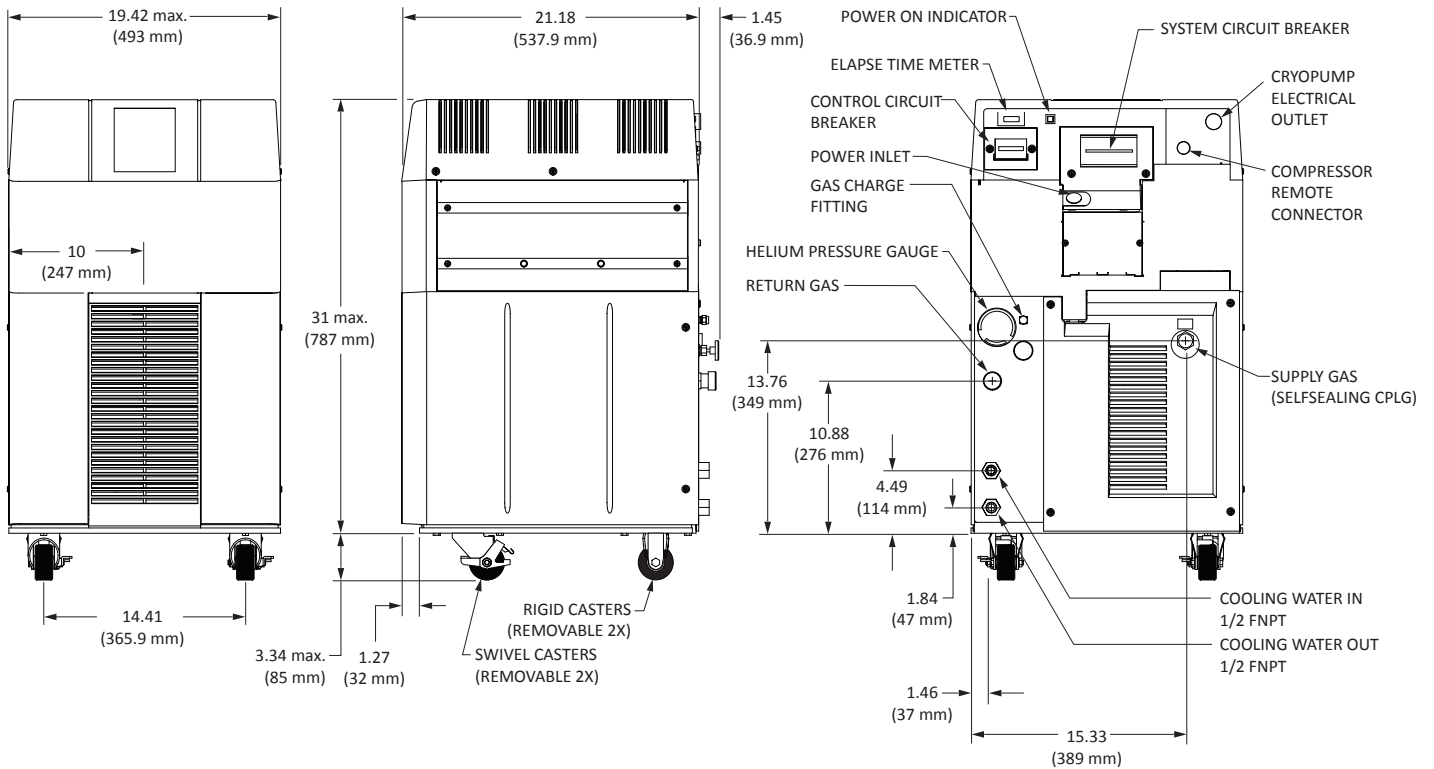

Easy to Set Up and Use

The 9700A Compressor has been designed for fast unpacking, fast setup, and ease of use. Its power, helium, and water hookups are all easily accessible for fast installation. Circuit protection is provided by a single row of resettable breakers conveniently located on the rear panel.

9700A Compressor Specifications

Dimensions	871mm h x 493mm w x 537.9mm d (34.34" h x 19.42" w x 21.18" d)
Weight	159 kg (350 lbs)
Operating Voltage	50 Hz Input 180-253 Vac (3 phase) 60 Hz Input 190-253 Vac (3 phase)
Input power	5.8kW
Cooling water	2 GPM to 4 GPM